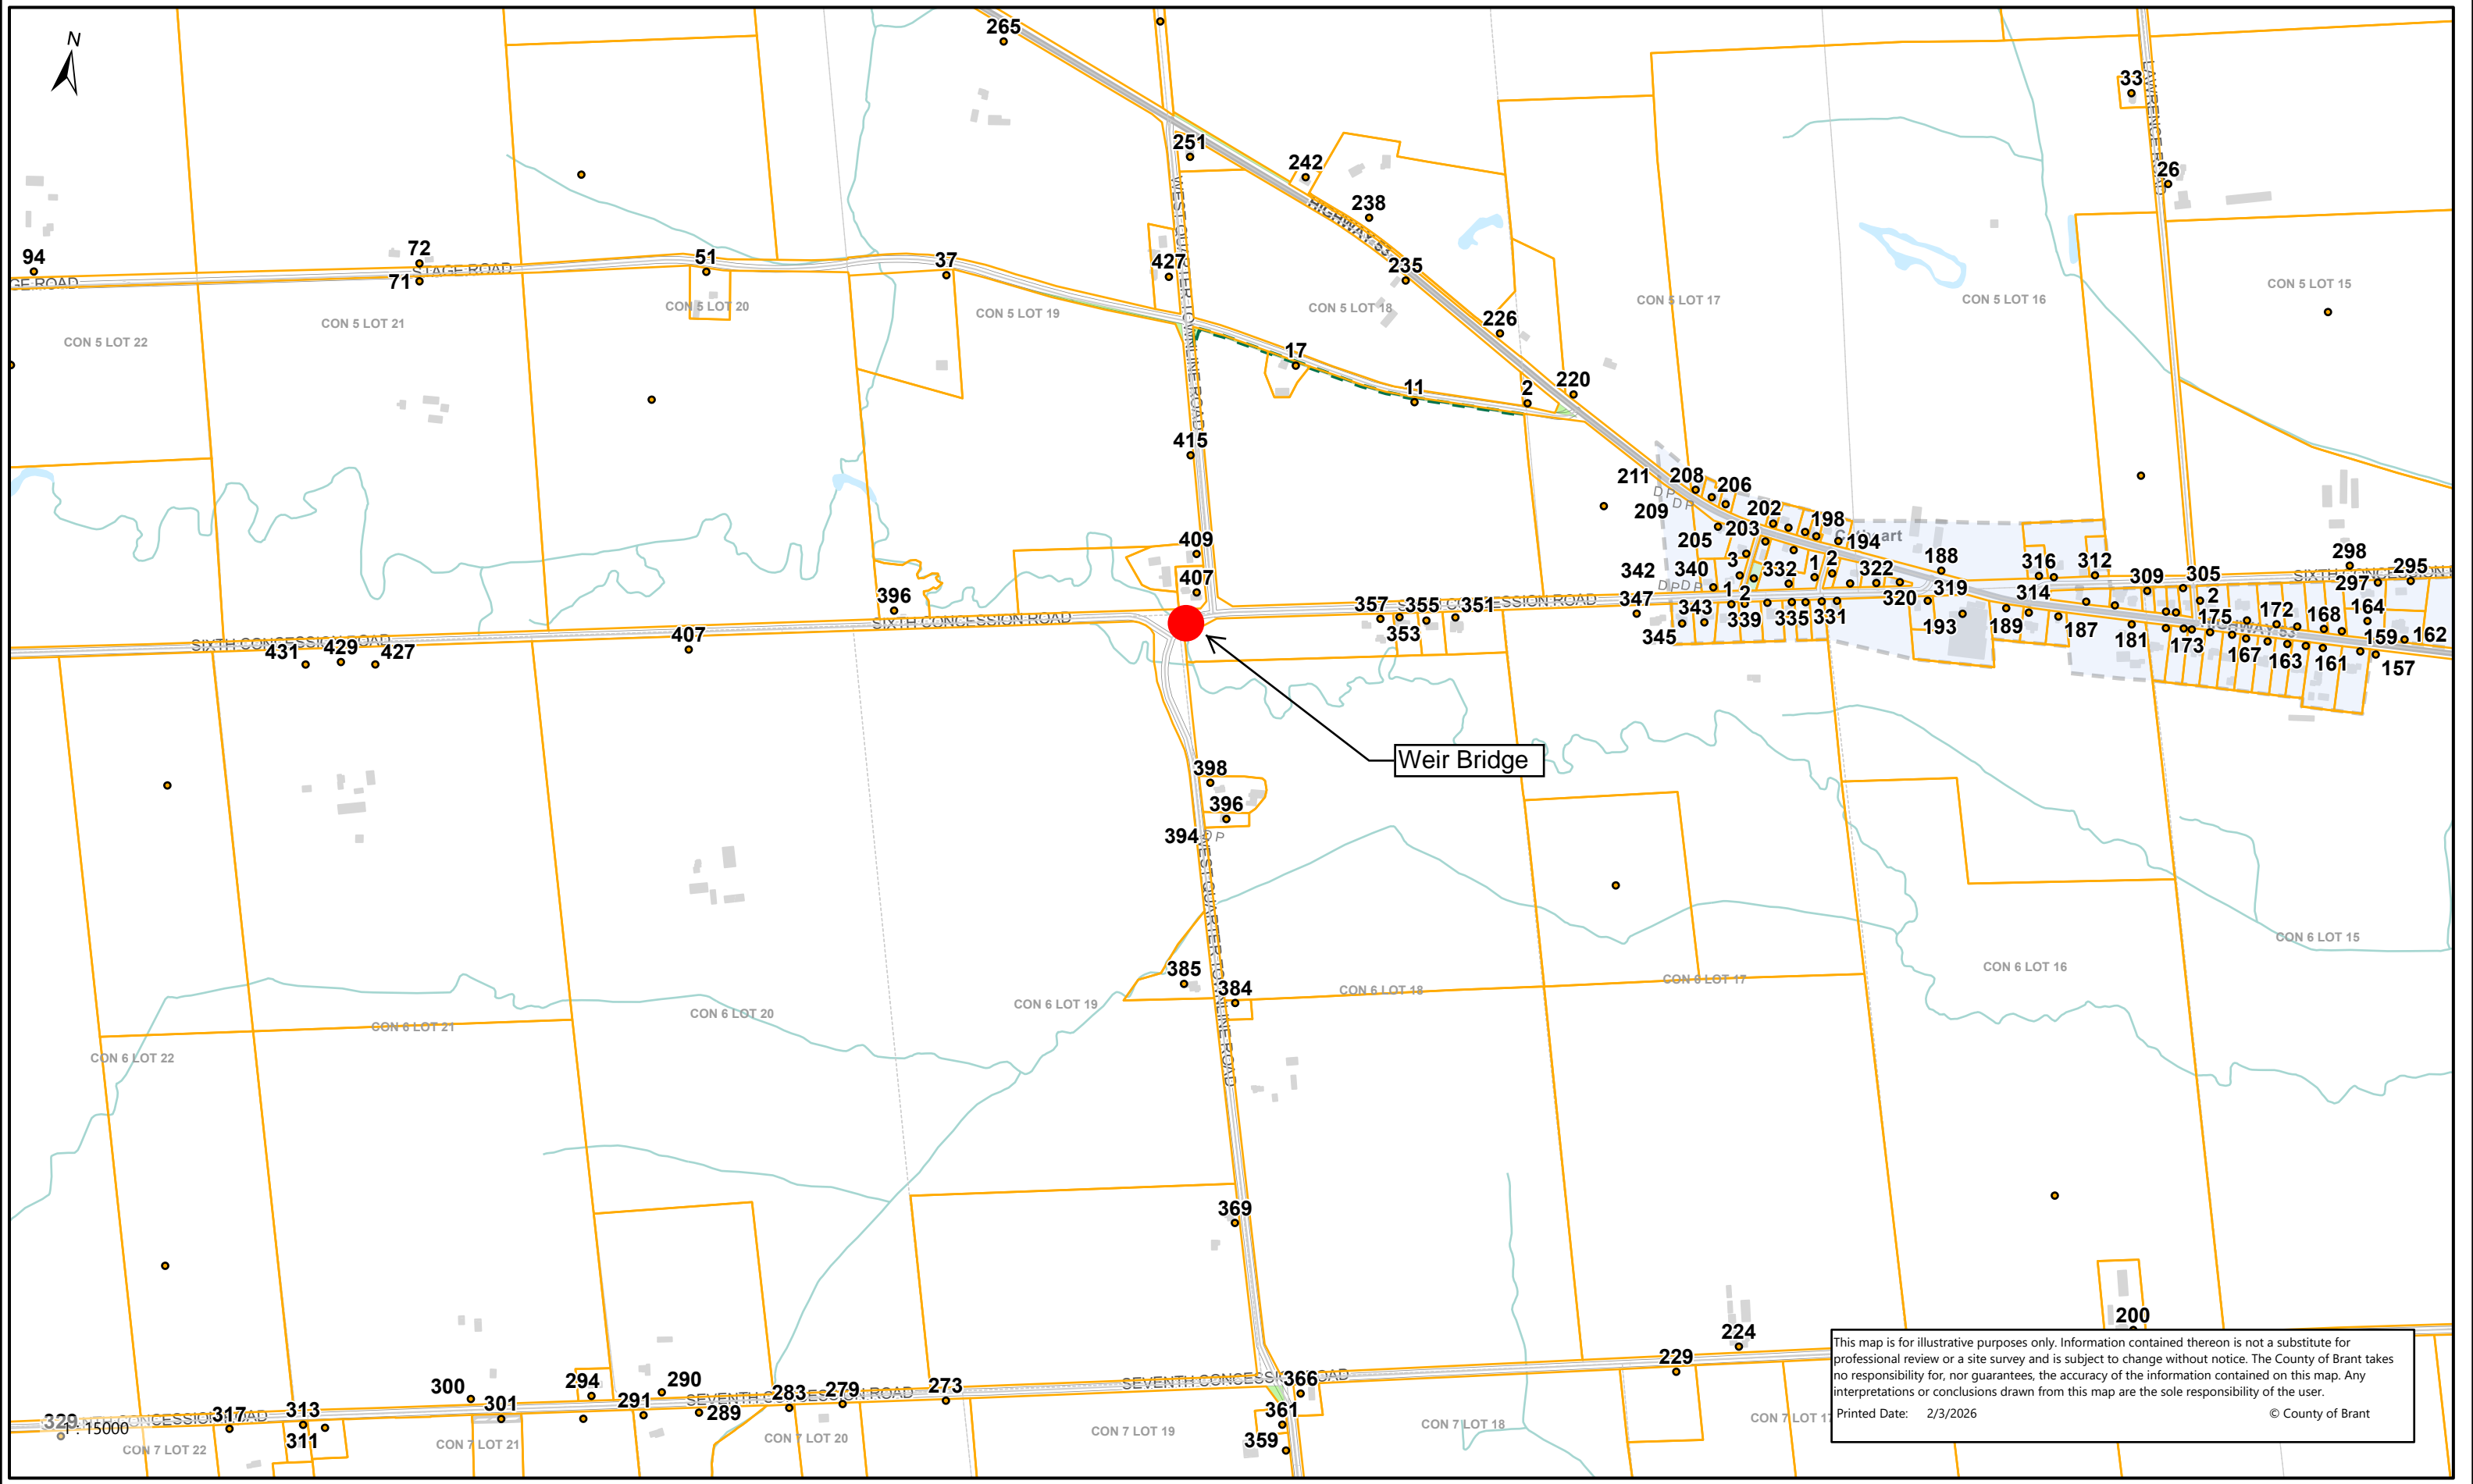

Weir Bridge Location

Weir Bridge

This map is for illustrative purposes only. Information contained thereon is not a substitute for professional review or a site survey and is subject to change without notice. The County of Brant takes no responsibility for, nor guarantees, the accuracy of the information contained on this map. Any interpretations or conclusions drawn from this map are the sole responsibility of the user.

Printed Date: 2/3/2026 © County of Brant